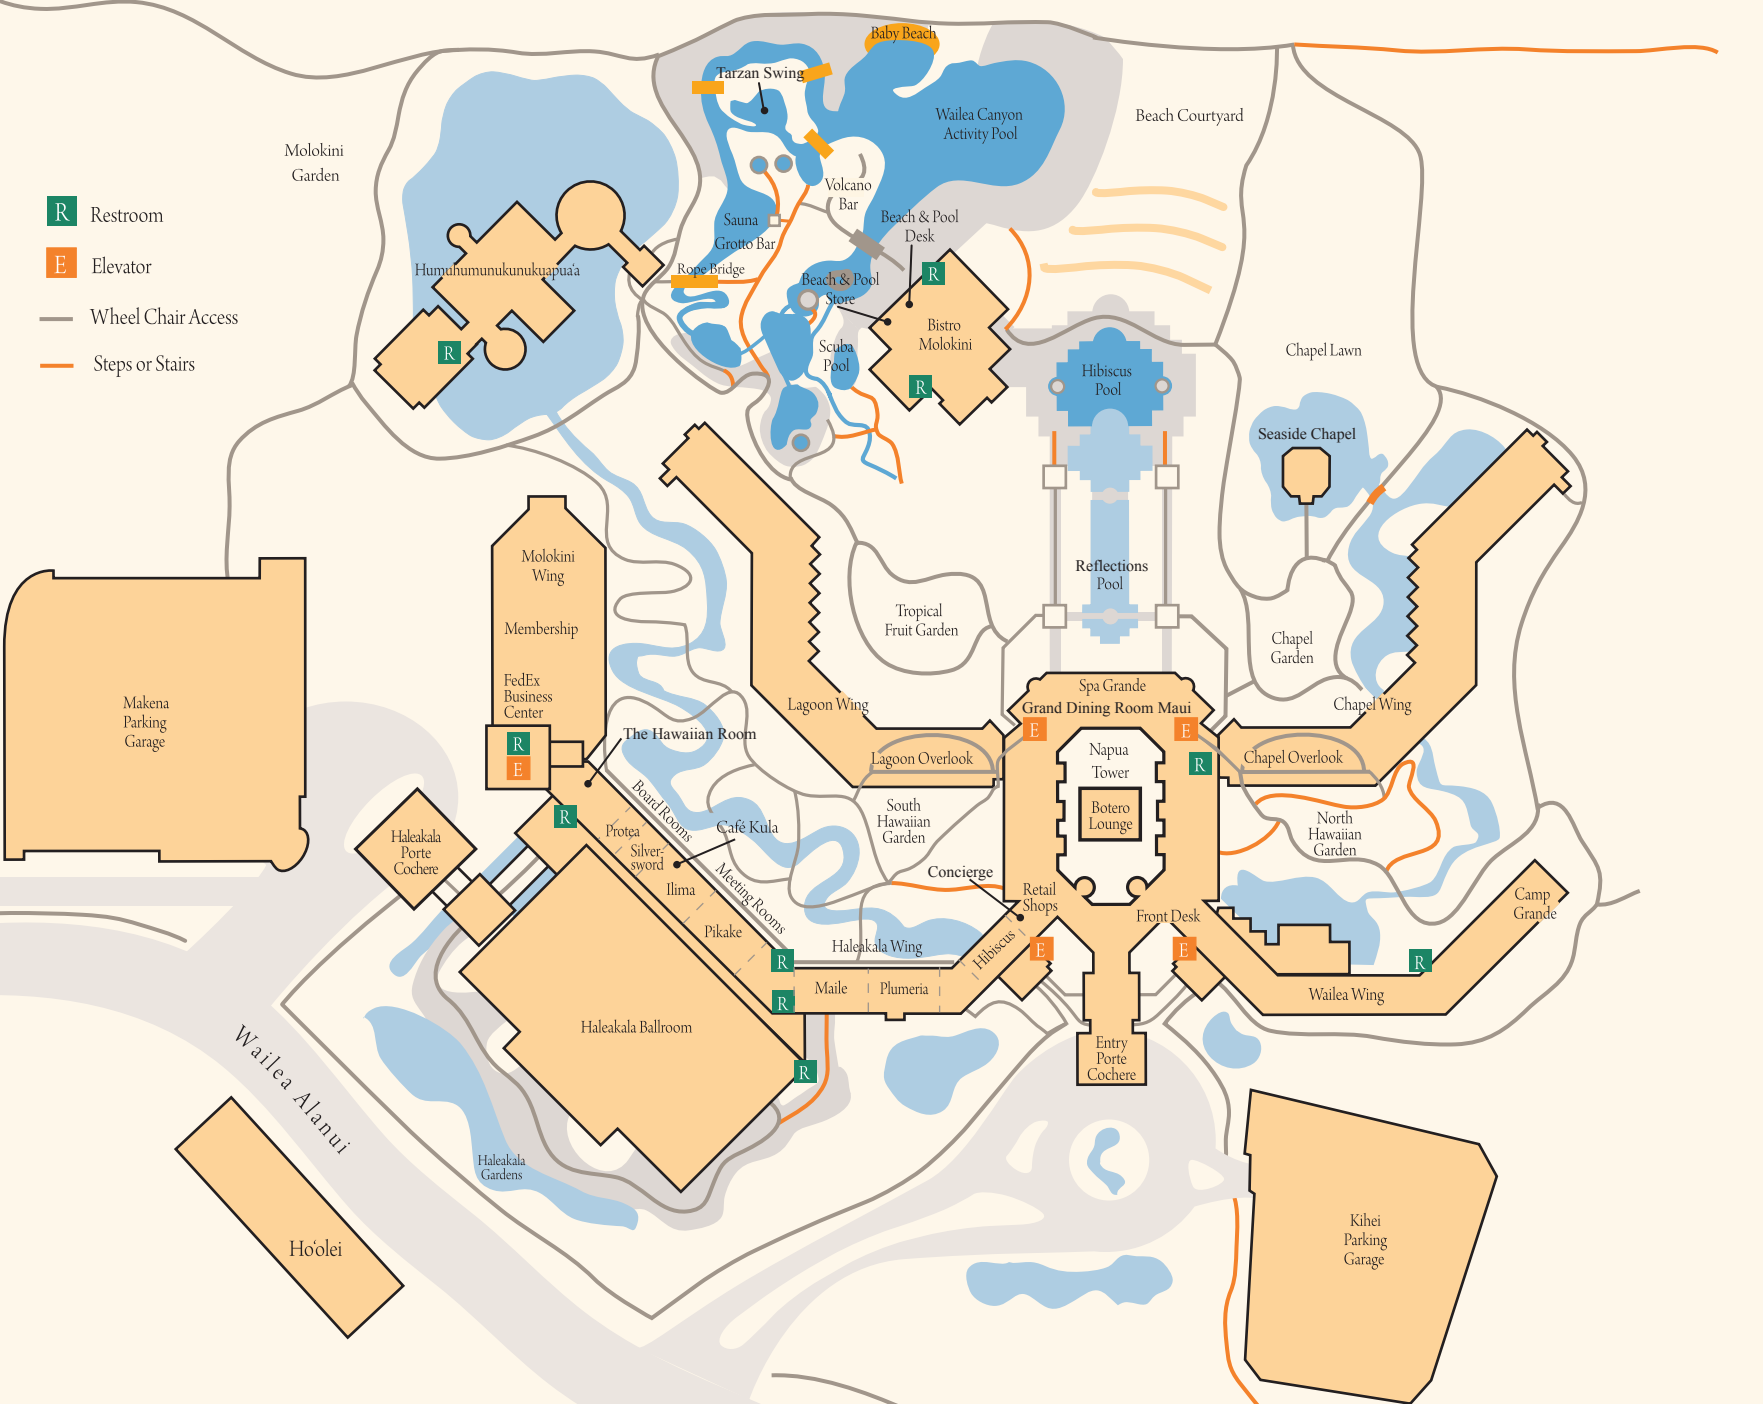

Wailea Beach

R Restroom

E Elevator

— Wheel Chair Access

— Steps or Stairs

Molokini Garden

Humuhumunukunuuia

Baby Beach

Tarzan Swing

Sauna

Grotto Bar

Rope Bridge

Volcano Bar

Beach & Pool Desk

Beach & Pool Store

Scuba Pool

Makena Parking Garage

Molokini Wing

Membership

FedEx Business Center

The Hawaiian Room

Lagoon Wing

Lagoon Overlook

Spa Grande

Plumeria

Wailea Wing

Wailea Wing

Hōolei

Kihei Parking Garage