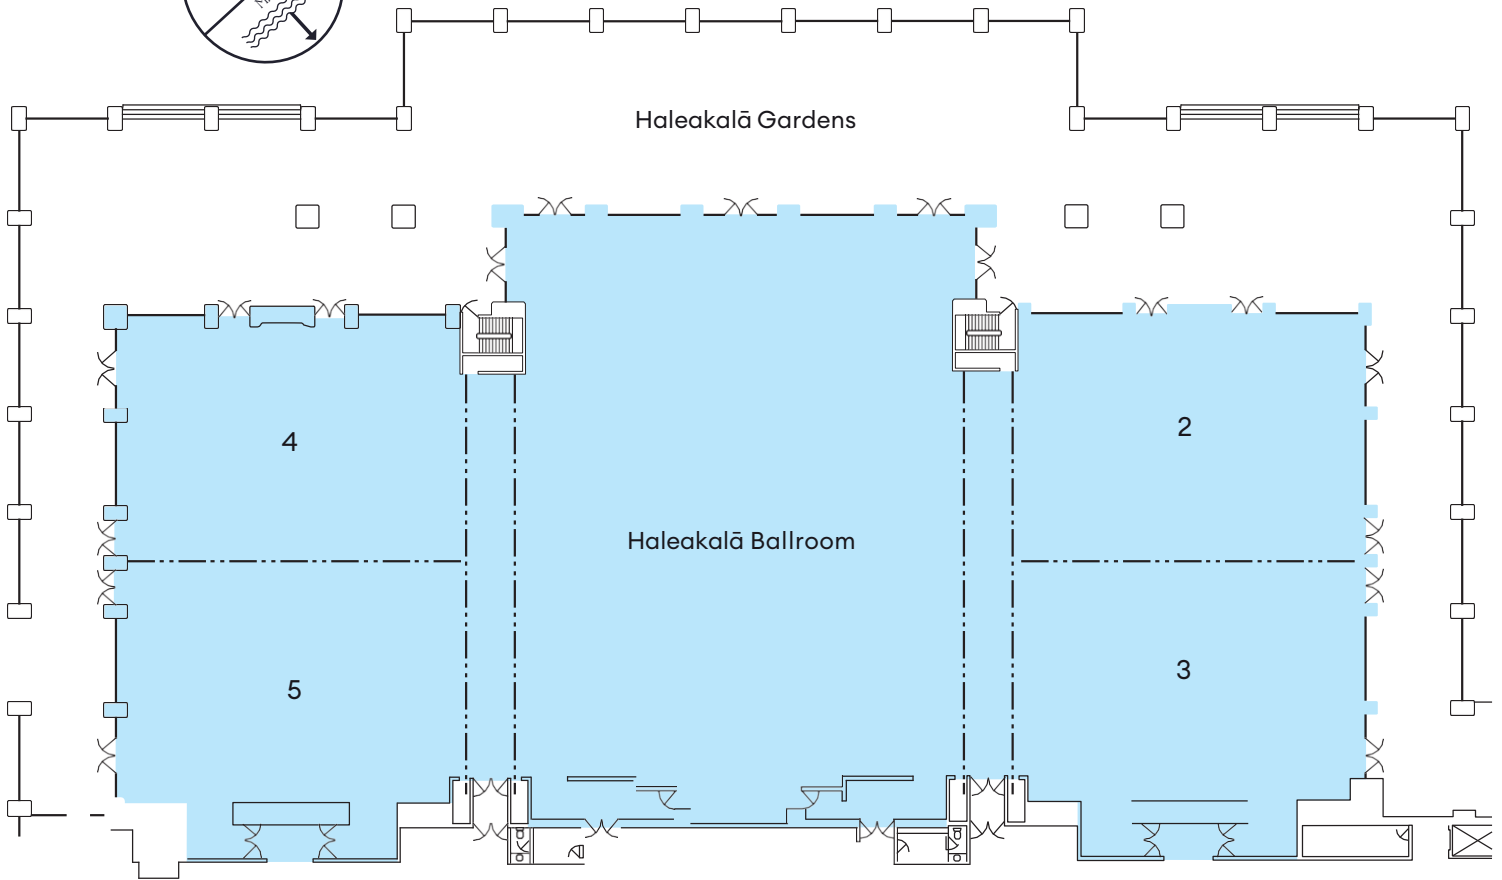

MEETING ROOMS

Room	Sq. Ft.	Dimensions	Ceil. Ht.	T/S	Classrm.	Rounds 10's	Conf.	U-Shape	H/S	Recp.
PROTEA*	682	22' x 31'	12'	N/A	N/A	N/A	12*	N/A	N/A	N/A
SILVERSWORD*	682	22' x 31'	12'	N/A	N/A	N/A	12*	N/A	N/A	N/A
ILIMA	1,860	60' x 31'	12'	225	108	120	48	51	72	150
ILIMA 1, 2, or 3	620	20' x 31'	12'	60	30	30	18	21	30	50
ILIMA 1 & 2 or 2 & 3	1,240	40' x 31'	12'	160	60	80	30	33	50	100
PIKAKE	1,860	60' x 31'	12'	225	108	120	48	51	72	150
PIKAKE 1, 2 or 3	620	20' x 31'	12'	60	30	30	18	21	30	50
PIKAKE 1 & 2 or 2 & 3	1,240	40' x 31'	12'	160	60	80	30	33	50	100
MAILE	1,860	60' x 31'	12'	225	108	120	48	51	72	150
MAILE 1, 2, or 3	620	20' x 31'	12'	60	30	30	18	21	30	50
MAILE 1 & 2 or 2 & 3	1,240	40' x 31'	12'	160	60	80	30	33	50	100
PLUMERIA	1,860	60' x 31'	12'	225	108	120	48	51	72	150
PLUMERIA 1, 2 or 3	620	20' x 31'	12'	60	30	30	18	21	30	50
PLUMERIA 1 & 2 or 2 & 3	1,240	40' x 31'	12'	160	60	80	30	33	50	100
HIBISCUS	1,860	60' x 31'	12'	225	108	120	48	51	72	150
HIBISCUS 1, 2 or 3	620	20' x 31'	12'	60	30	30	18	21	30	50
HIBISCUS 1 & 2 or 2 & 3	1,240	40' x 31'	12'	160	60	80	30	33	50	100

* Permanent boardroom table with existing seating

GRAND WAILEA

MAUI | A WALDORF ASTORIA RESORT

PHONE 808.875.1234 | FAX 808.874.2411

HALEAKALĀ BALLROOM SECTIONS

Room	Sq. Ft.	Dimensions	Ceil. Ht.	T/S	Classrm.	Rounds 10's	Conf.	U-Shape	H/S	Recp.
COMPLETE BALLROOM	26,700	254' x 94'/106'	18' - 23'	2,500	1,250	1,130	N/A	N/A	N/A	3,200
HALE 1 & 2 & 3 or 1 & 4 & 5	17,525	176' x 94'/106'	18' - 23'	1,500	700	700	N/A	N/A	N/A	2,000
HALE 1	10,100	91'/97' x 106'	18' - 23'	1,000	450	560	N/A	120	160	1,200
HALE 2 & 3 or 4 & 5	6,400	68' x 94'	18' - 23'	700	400	300	108	144	180	500
HALE 2, 3, 4 or 5	3,200	68' x 47'	18' - 23'	350	200	150	54	72	90	250
HALEAKALĀ GARDENS	12,000		15'	N/A	N/A	750	N/A	N/A	N/A	1,600

HALEAKALĀ BALLROOM

DIMENSIONS: = 120'/94' X 260 | SCALE: 1" = 32'