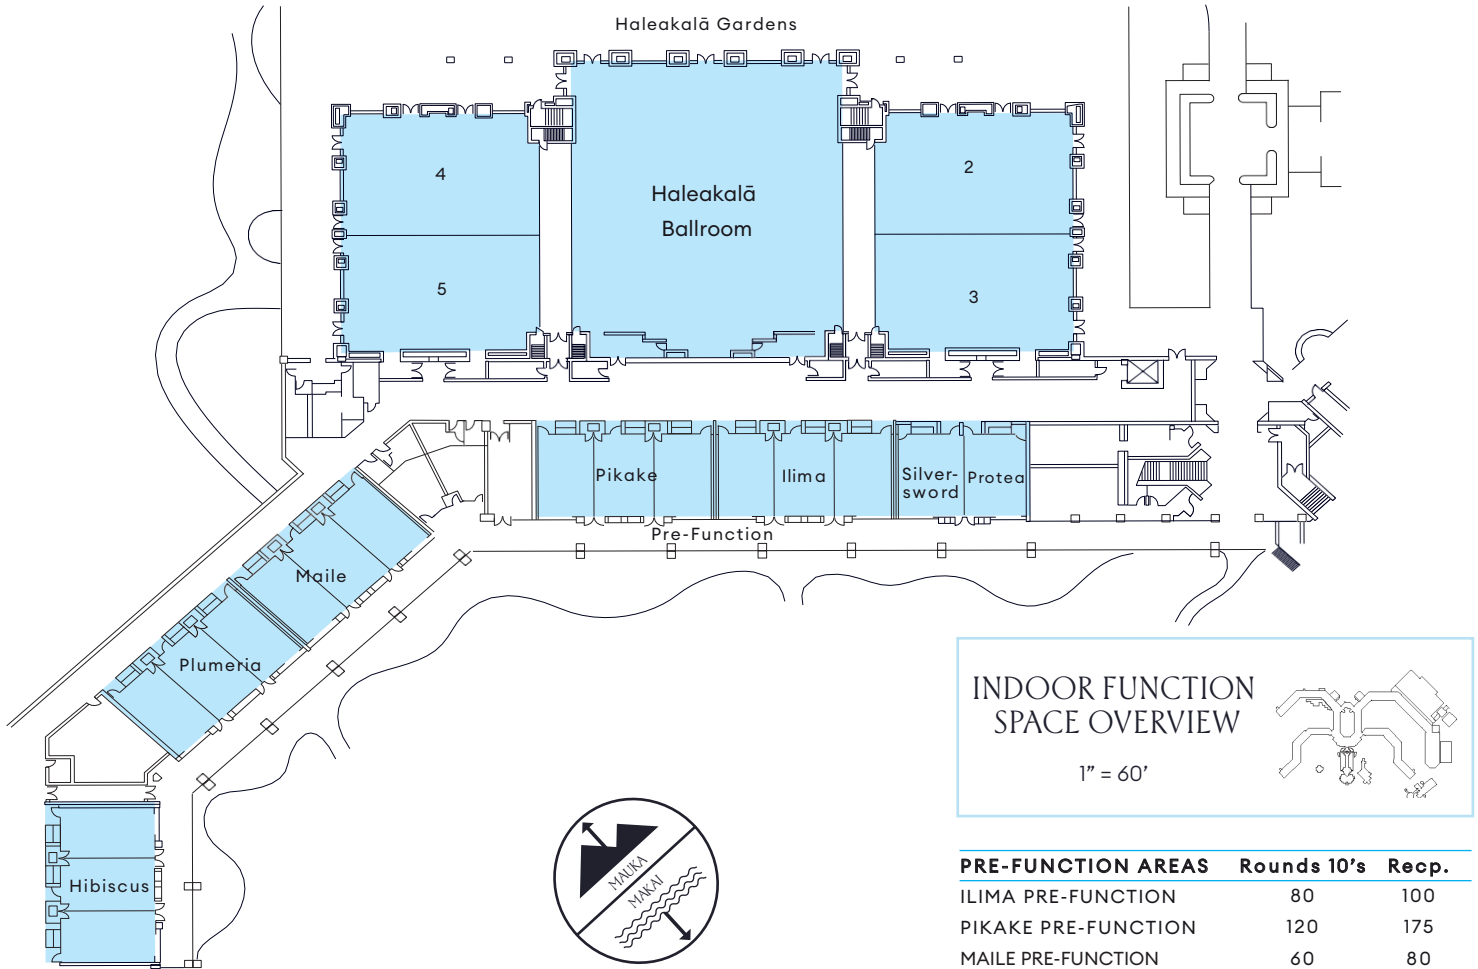

GRAND WAILEA

MAUI | A WALDORF ASTORIA RESORT

PHONE 808.875.1234 | FAX 808.874.2411

PRE-FUNCTION AREAS	Rounds 10's	Recp.
ILIMA PRE-FUNCTION	80	100
PIKAKE PRE-FUNCTION	120	175
MAILE PRE-FUNCTION	60	80
PLUMERIA PRE-FUNCTION	60	80
HIBISCUS PRE-FUNCTION	90	120

MEETING ROOMS

Room	Sq. Ft.	Dimensions	Ceil. Ht.	T/S	Classrm.	Rounds 10's	Conf.	U-Shape	H/S	Recp.
PROTEA*	682	22' x 31'	12'	N/A	N/A	N/A	12*	N/A	N/A	N/A
SILVERSWORD*	682	22' x 31'	12'	N/A	N/A	N/A	12*	N/A	N/A	N/A
ILIMA	1,860	60' x 31'	12'	225	108	120	48	51	72	150
ILIMA 1, 2, or 3	620	20' x 31'	12'	60	30	30	18	21	30	50
ILIMA 1 & 2 or 2 & 3	1,240	40' x 31'	12'	160	60	80	30	33	50	100
PIKAKE	1,860	60' x 31'	12'	225	108	120	48	51	72	150
PIKAKE 1, 2 or 3	620	20' x 31'	12'	60	30	30	18	21	30	50
PIKAKE 1 & 2 or 2 & 3	1,240	40' x 31'	12'	160	60	80	30	33	50	100
MAILE	1,860	60' x 31'	12'	225	108	120	48	51	72	150
MAILE 1, 2, or 3	620	20' x 31'	12'	60	30	30	18	21	30	50
MAILE 1 & 2 or 2 & 3	1,240	40' x 31'	12'	160	60	80	30	33	50	100
PLUMERIA	1,860	60' x 31'	12'	225	108	120	48	51	72	150
PLUMERIA 1, 2 or 3	620	20' x 31'	12'	60	30	30	18	21	30	50
PLUMERIA 1 & 2 or 2 & 3	1,240	40' x 31'	12'	160	60	80	30	33	50	100
HIBISCUS	1,860	60' x 31'	12'	225	108	120	48	51	72	150
HIBISCUS 1, 2 or 3	620	20' x 31'	12'	60	30	30	18	21	30	50
HIBISCUS 1 & 2 or 2 & 3	1,240	40' x 31'	12'	160	60	80	30	33	50	100

* Permanent boardroom table with existing seating